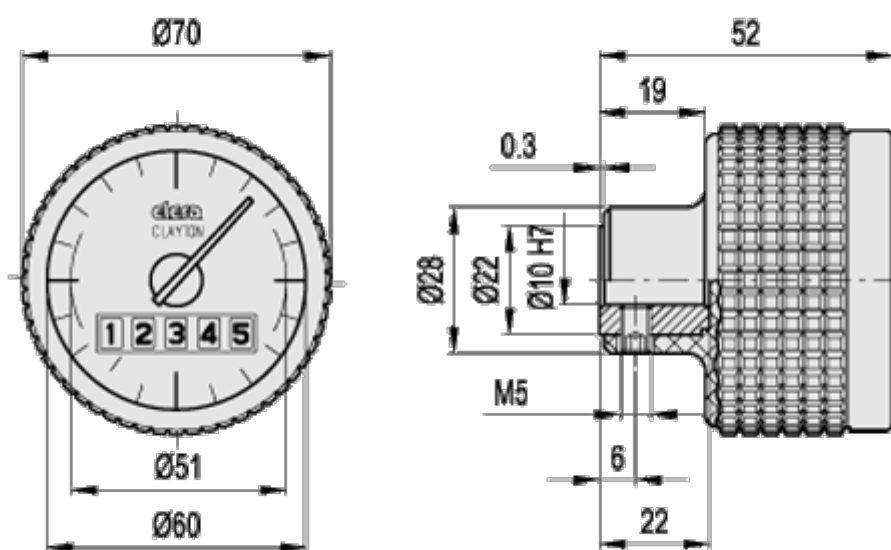

# Data Sheet

Article number: 2307058241  
Description: E+G Gravity indicator  
MBT.70-GW12-0000.2-D

## Measures

Indicator accuracy = 0,01